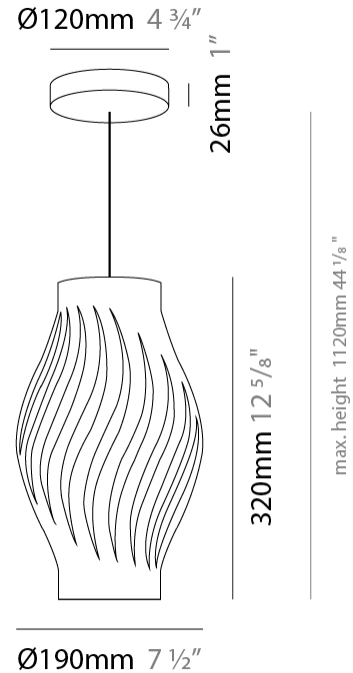

PROJECT
TYPE
SPECIFIER
QUANTITY
DATE

HELIOS LONG SUSPENSION

D61033-

base number   Finish
Options

1. To build a product code in our configurator select the specify button on the base model # product page
2. To build a manual product code on this datasheet choose from the options listed below in blue font and add the suffix to the base model #

GENERAL

Series: Helios
Subseries: Helios Long
Partner: Linea Zero
Division: Design
Installation: Suspension
Product Type: Pendant
Mounting Location: Ceiling
Light Distribution: Downlight

PHYSICAL

Shape: Abstract
Diameter (mm): 190
Diameter (in): 7 1/2"
Height (mm): 320
Height (in): 12 5/8"
Max. Overall Height (mm): 1120
Max. Overall Height (in): 44 1/8"
Diffuser: Polilux™ Shade - See Finish Options
[Fixture Finish: WHI / BLK / PBL / POR / PGN / COP / NGD / PKM / SIL](#)
Fixture Material: Polilux™/ Metal holder
Primary Material: Non-Static Polilux

ELECTRICAL

Number of Lamps: 1
Lamp Type: LED Retrofit
Bulb Included: Bulb Not Included
Max. Wattage Per Lamp (W): 7
Lamp Base: E26
Input Voltage (V): 120
Upon Request: 277Vac / GU24

LED

OPTICAL

RATINGS AND CERTIFICATIONS

Certified By: Certified for North American Standards
IP rating: IP20